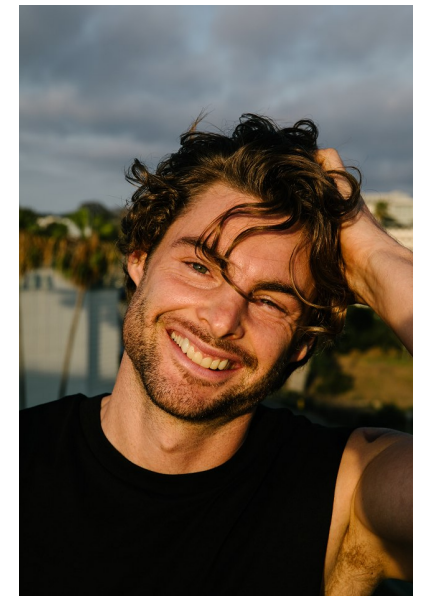

BENJAMIN

Height 187cm/6'1.5" Waist 81cm/32" Inseam 84cm/33" Collar 40cm/15.5"
Suit 101cm/40"/50 Shoe 46.5 EU/12 US/11.5 UK Hair Dark Blonde
Eyes Blue/Green

1560 Lenox Avenue, Suite 306, Miami Beach, FL 33139
T. 305-673-2225 | info@frontmanagement.com