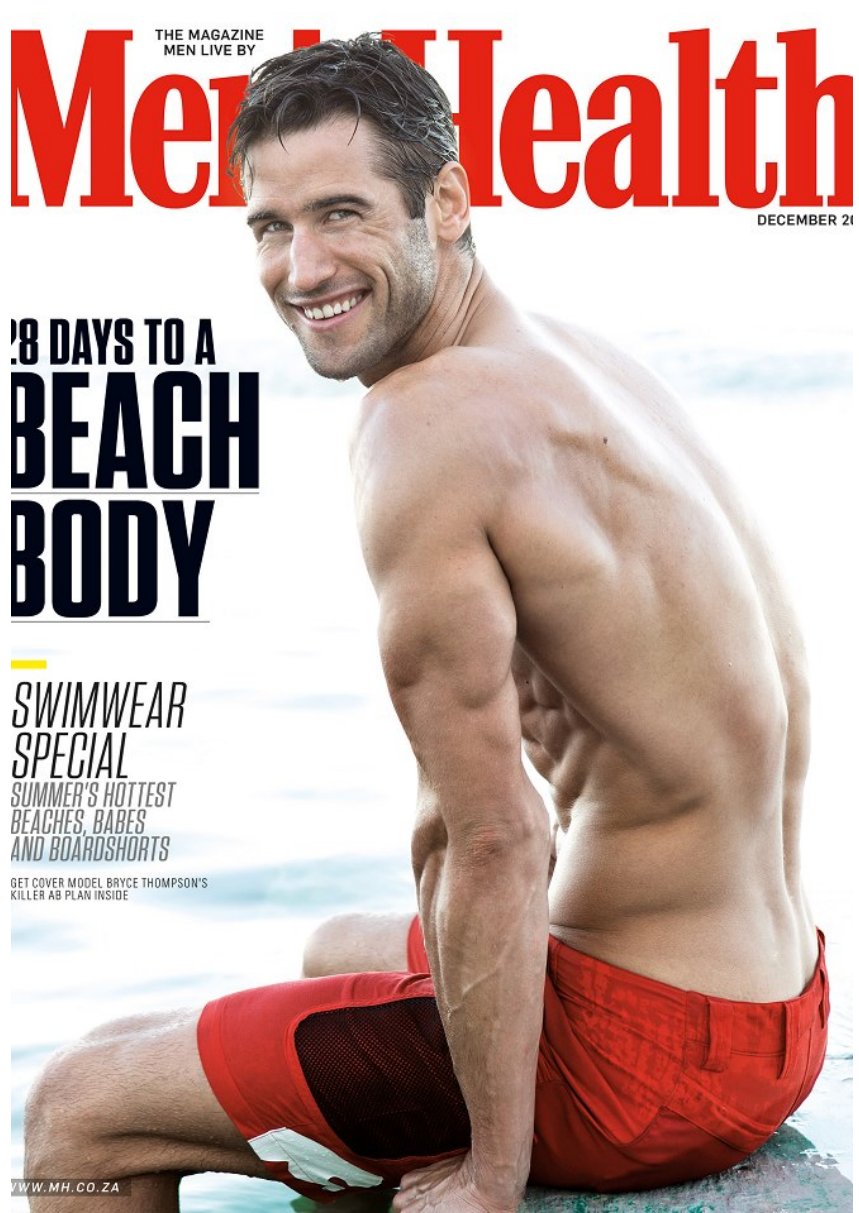

THE MAGAZINE
MEN LIVE BY

Men's Health

DECEMBER 21

18 DAYS TO A
**BEACH
BODY**

**SWIMWEAR
SPECIAL**
SUMMER'S HOTTEST
BEACHES, BABES
AND BOARDSHORTS

GET COVER MODEL BRYCE THOMPSON'S
KILLER AB PLAN INSIDE

WWW.MH.CO.ZA

BRYCE

Height 191cm/6'3" Chest 101cm/40" Waist 81cm/32" Inseam 86cm/34"
Collar 40cm/15.5" Suit 101cm/40"/50 Suit Length L Shoe 44 EU/10 US/9.5
UK Hair Brown Eyes Green

1560 Lenox Avenue, Suite 306, Miami Beach, FL 33139