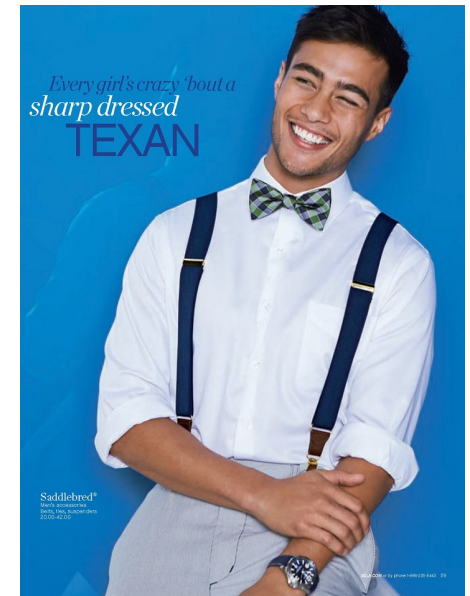

## DEVON

Height 183cm/6'0" Chest 96cm/38" Waist 76cm/30" Inseam 79cm/31"  
 Collar 39cm/15.5" Sleeve 84cm/33" Suit 91cm/36"/46 Suit Length R  
 Shoe 45 EU/11 US/10.5 UK Hair Black Eyes Brown

1560 Lenox Avenue, Suite 306, Miami Beach, FL 33139  
 T. 305-673-2225 | [info@frontmanagement.com](mailto:info@frontmanagement.com)