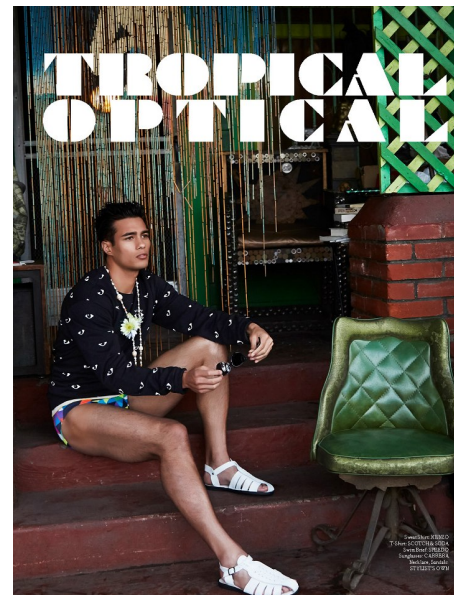

## DEVON

Height 183cm/6'0" Chest 96cm/38" Waist 76cm/30" Inseam 79cm/31"  
 Collar 39cm/15.5" Sleeve 84cm/33" Suit 91cm/36"/46 Suit Length R  
 Shoe 45 EU/11 US/10.5 UK Hair Black Eyes Brown

1560 Lenox Avenue, Suite 306, Miami Beach, FL 33139  
 T. 305-673-2225 | [info@frontmanagement.com](mailto:info@frontmanagement.com)