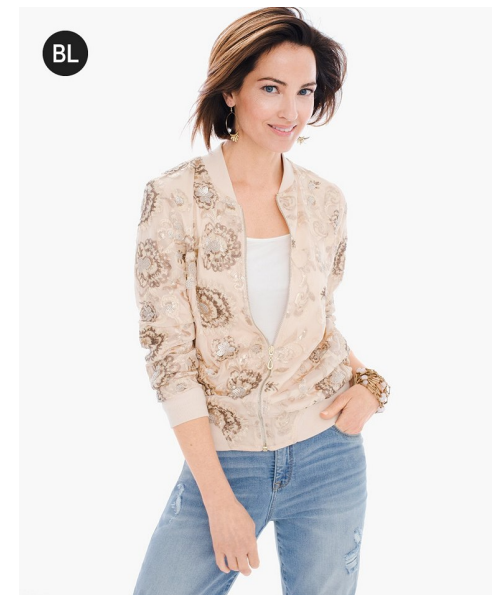

## CHANDRA

Height 175cm/5'9" Bust 86cm/34" B Waist 61cm/24" Hips 88cm/34.5"  
Dress 34 EU/4 US/6 UK Shoe 39.5 EU/8.5 US/6 UK Hair Brown Eyes Blue

**ANEW**  
POWER SERUM

Power Up Your Anew Moisturizer

Anew Power Serum delivers advanced anti-aging repair of visible age damage and improves the look of visible youth where skin needs it most.