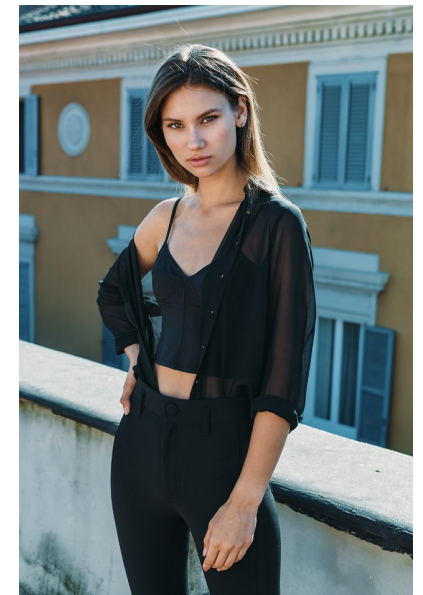

## ALINA

Height 180cm/5'11" Bust 87cm/34.5" B Waist 60cm/23.5" Hips 92cm/36"  
Dress 32 EU/2 US/4 UK Shoe 39.5 EU/8.5 US/6 UK Hair Light Brown  
Eyes Green/Grey

1560 Lenox Avenue, Suite 306, Miami Beach, FL 33139  
T. 305-673-2225 | [info@frontmanagement.com](mailto:info@frontmanagement.com)