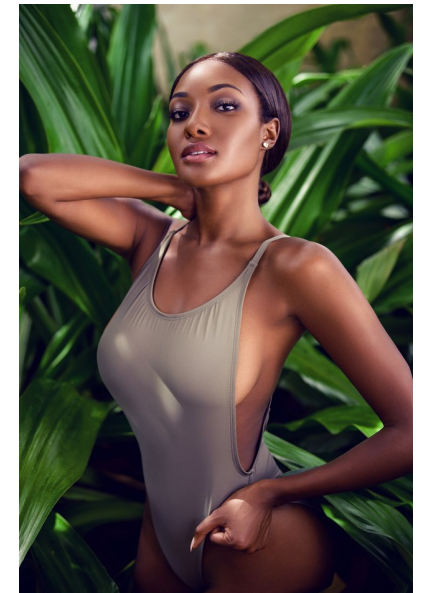

ANASTAGIA

Height 176cm/5'9.5" Bust 86cm/34" C Waist 64cm/25" Hips 71cm/28"
Dress 34 EU/4 US/6 UK Shoe 41 EU/10 US/7 UK Hair Black Eyes Brown

1560 Lenox Avenue, Suite 306, Miami Beach, FL 33139
T. 305-673-2225 | info@frontmanagement.com