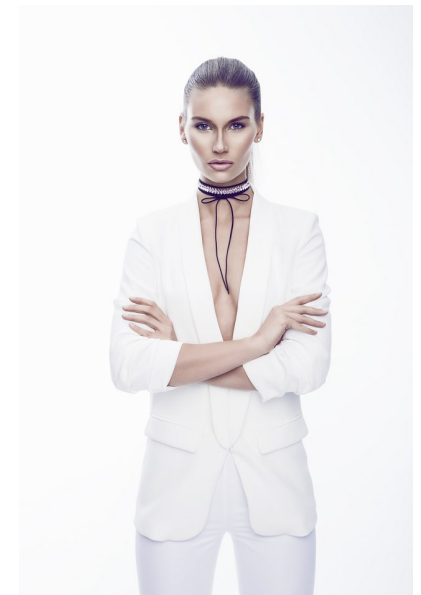

ALINA

Height 180cm/5'11" Bust 87cm/34.5" B Waist 60cm/23.5" Hips 92cm/36"
Dress 32 EU/2 US/4 UK Shoe 39.5 EU/8.5 US/6 UK Hair Light Brown
Eyes Green/Grey

1560 Lenox Avenue, Suite 306, Miami Beach, FL 33139
T. 305-673-2225 | info@frontmanagement.com