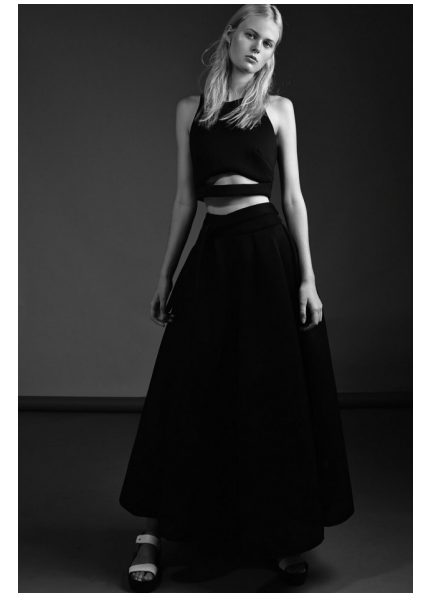

BROOKE

Height 178cm/5'10" Bust 81cm/32" C Waist 59cm/23" Hips 90cm/35.5"
Dress 32 EU/2 US/4 UK Shoe 40 EU/9 US/6.5 UK Hair Blonde Eyes Blue

1560 Lenox Avenue, Suite 306, Miami Beach, FL 33139
T. 305-673-2225 | info@frontmanagement.com